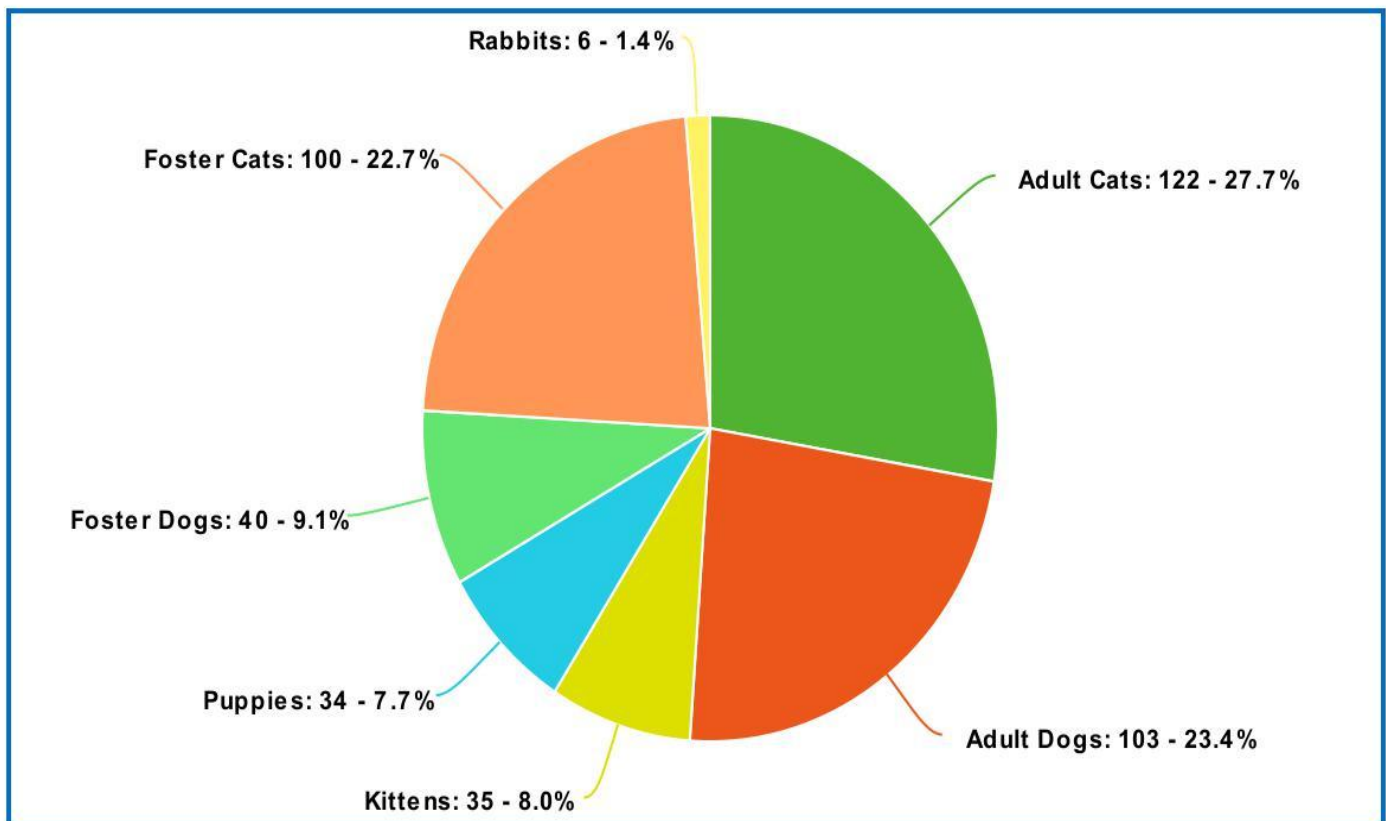

# HSSTT SHELTER COUNT, INTAKES AND OUTCOMES 9/9/22-9/9/23

**Animal Count as of 9/9/23: 440**

Breakdown:

Onsite Adult Dogs (over 6 months)-103

Onsite Puppies (under 6 months) -34

Onsite Adult Cats (over 6 months)-122

Onsite Kittens (under 6 months)-35

Foster Cats-100

Foster Dogs-40

Rabbits:6 (3 foster 3 onsite)

Legend:  
■ Adult Cats   ■ Adult Dogs   ■ Kittens   ■ Puppies   ■ Foster Dogs  
■ Foster Cats   ■ Rabbits