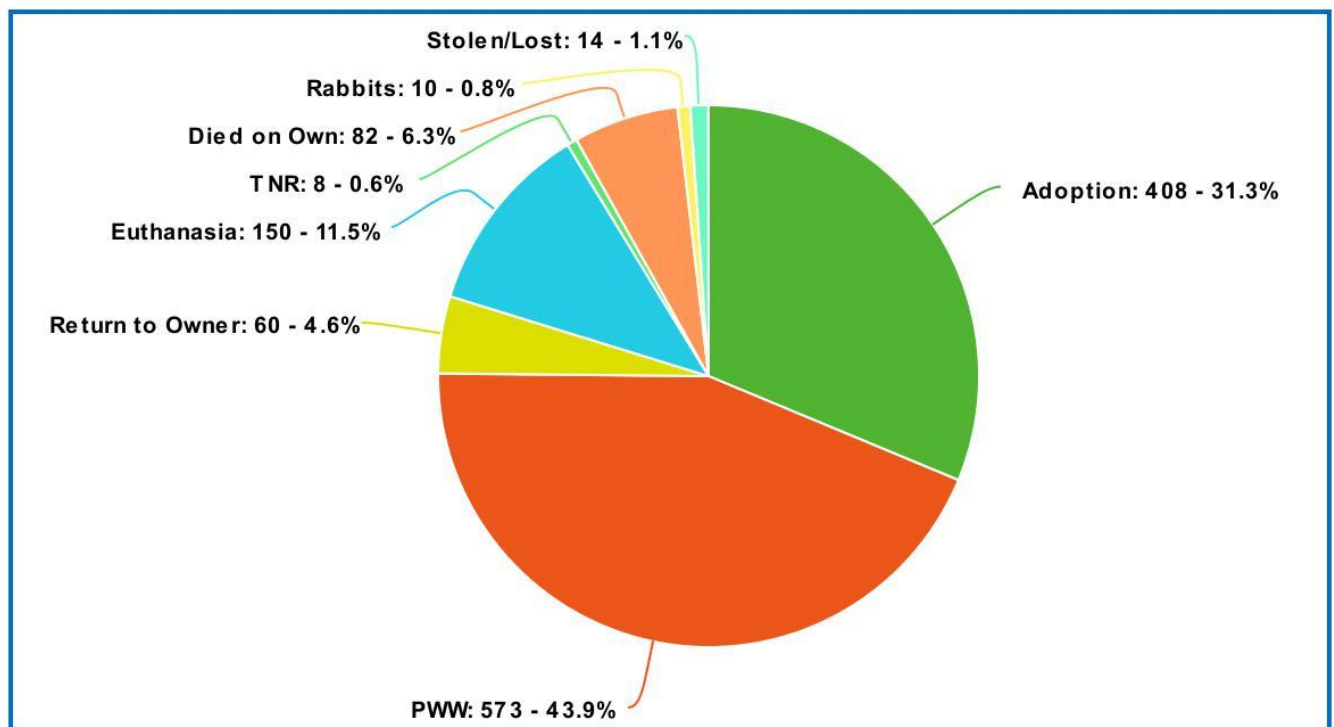

Cat Euthanasia-108

Dog Died On Own-18

Cat Died On Own-64

TNR/Service Outcome:8

Stolen/Lost:14

Rabbit Adoption:9

Rabbit Died:1

Adoption PWW Return to Owner Euthanasia TNR  
Died on Own Rabbits Stolen/Lost

## **Foster Statistics 9/9/22-9/9/23**

Cats went to foster-575

Dogs went to foster-245