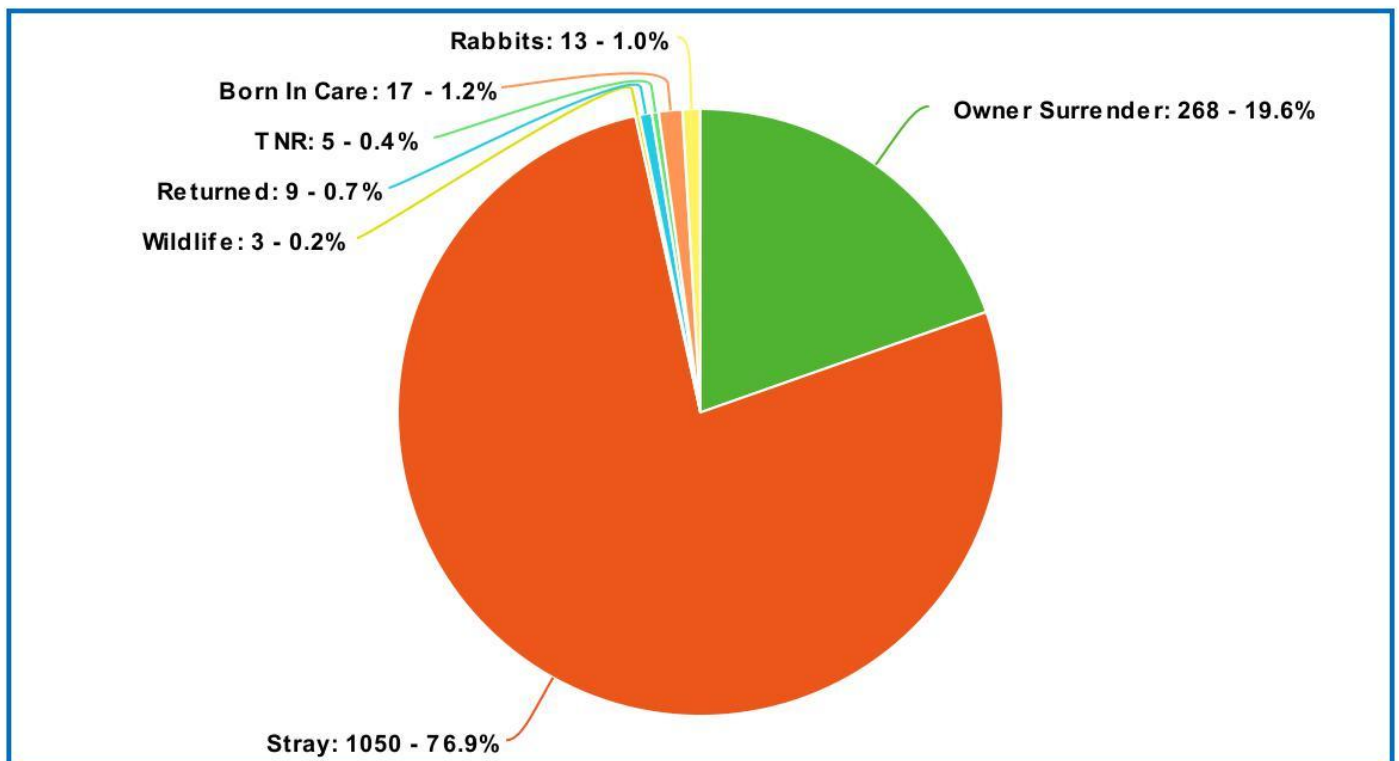

Onsite Kittens (under 6 months)-35

Foster Cats-100

Foster Dogs-40

Rabbits:6 (3 foster 3 onsite)

Legend:  
■ Adult Cats   ■ Adult Dogs   ■ Kittens   ■ Puppies   ■ Foster Dogs  
■ Foster Cats   ■ Rabbits

## Intake 9/9/22-9/9/23: 1365

Owner Surrender dogs-203

Owner Surrender cats-65

Stray dogs-453

Stray cats-597

Born in care Dogs-8

Born in care Cats-9

TNR/Service Intake:-5

Returned from adoption Dog-3

Returned from adoption Cat-6

Wildlife In: 3

Rabbits: 13 (8 surrender 5 stray)

Owner Surrender   Stray   Wildlife   Returned   TNR   Born In Care  
Rabbits